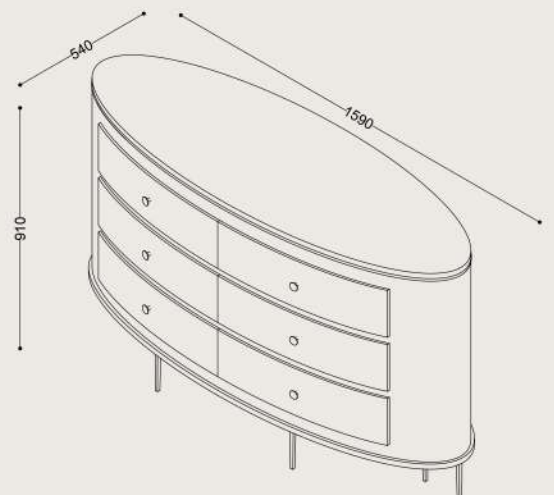

Top:

Embossed Shagreen

For access to 3D models please contact us