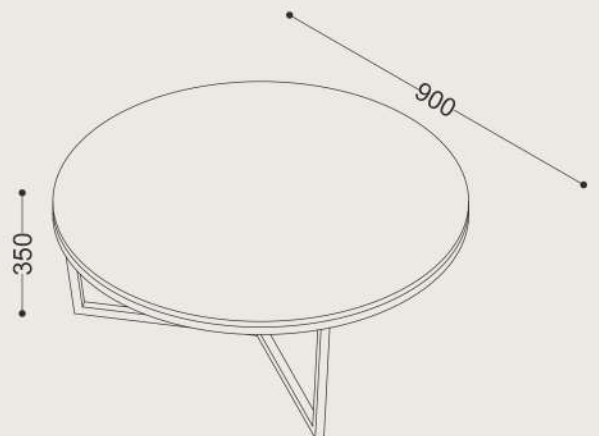

RAFFINE

Anette Shagreen Coffee

Introducing the Anette Shagreen Coffee Table a masterpiece of timeless elegance and modern flair. This exquisite table features a shagreen embossed finish exuding luxury and sophistication. The circular shape enhances its graceful silhouette, while the brushed gold frame adds a touch of glamour and ensures stability. Elevate your living space with the Anette Coffee Table, where the allure of shagreen meets the chic aesthetics of a brushed gold frame in perfect harmony. Redefine your home's style with this stunning centerpiece that seamlessly marries classic and contemporary design.

Specifications

Dimensions:
D900 x H350 mm

Shipping Dimensions:
W930 x L930 x H390 mm

Shipping Weight:
14.5 kg

Frame:
Metal

Frame Finish:
Brass

Top:
Embossed Shagreen

For access to 3D models please contact us