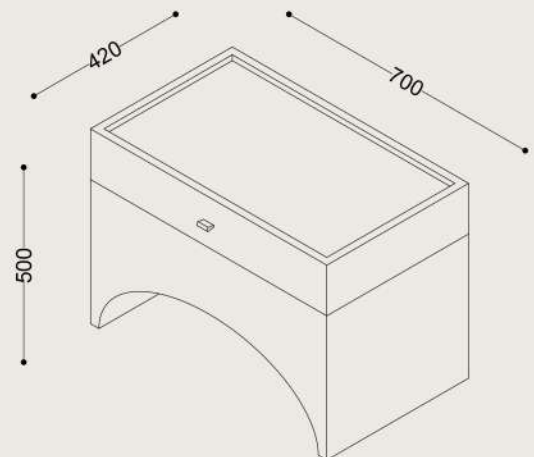

Top:

Embossed Shagreen

For access to 3D models please contact us