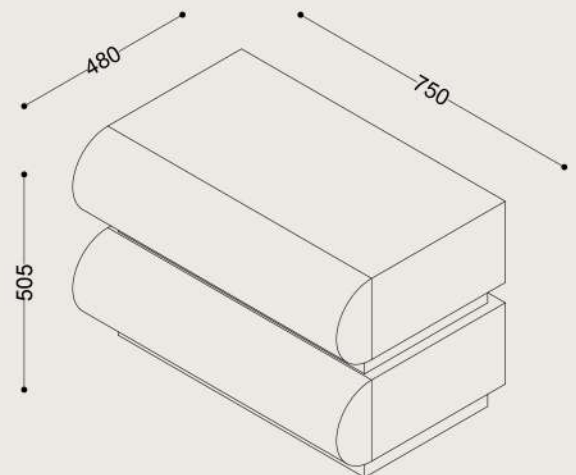

### Specifications

**Dimensions:**  
W750 x D480 x H505 mm

**Shipping Dimensions:**  
W800 x L505 x H545 mm

**Shipping Weight:**  
30 kg

**Material:**  
Veneer

**Finish:**  
Black

For access to 3D models please contact us