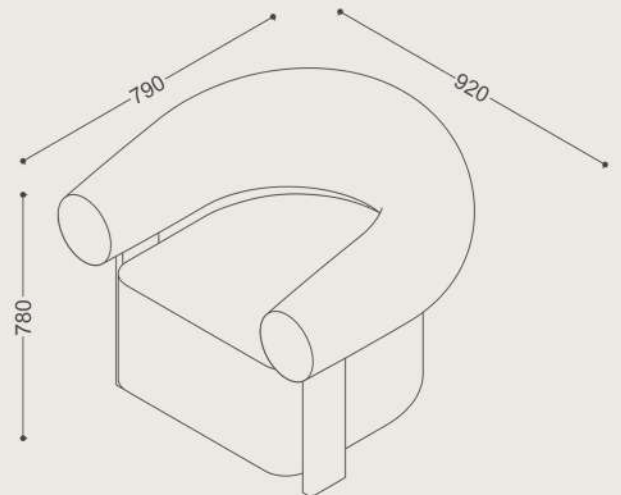

Seat and Back:

Upholstery

For access to 3D models please contact us