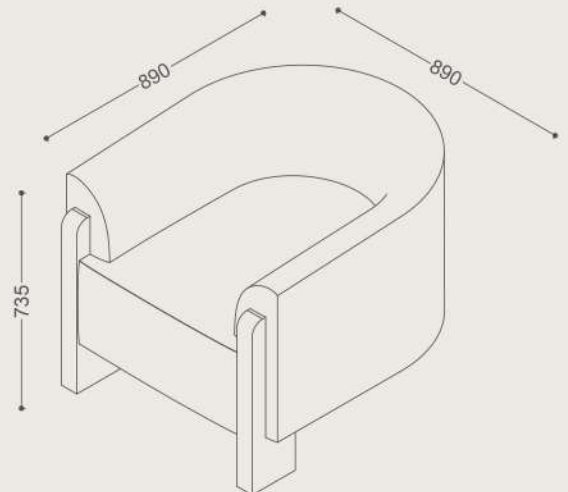

RAFFINE

Kelly Occasional Chair

Elevate your space with the perfect blend of style and comfort with our Kelly Occasional Chair. This meticulously crafted chair, adorned in textured fabric, exudes sophistication in any living space. Sink into plush cushioning and ergonomic design, inviting you to unwind in luxurious comfort. Versatile and chic, the Kelly chair is a statement piece effortlessly complementing various interior styles.

Specifications

Dimensions:
W890 x D890 x H735 mm

Material:
Upholstery

Shipping Dimensions:
W890 x L880 x H770 mm

Shipping Weight:
27.5 kg

For access to 3D models please contact us