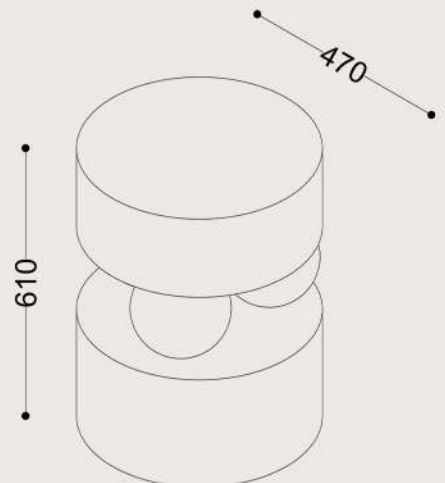

Specifications

Dimensions:
D470 x H610 mm

Material:
Veneer

Shipping Dimensions:
W520 x L520 x H670 mm

Finish:
Dark Brown

Shipping Weight:
21 kg

For access to 3D models please contact us