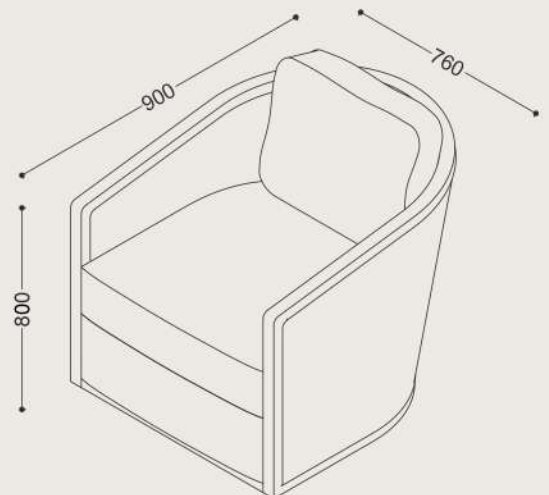

Seat and Back:

Upholstery

For access to 3D models please contact us