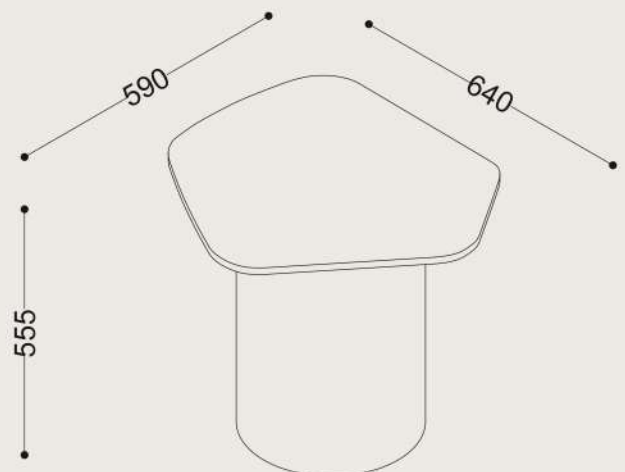

Top:

Marble

For access to 3D models please contact us