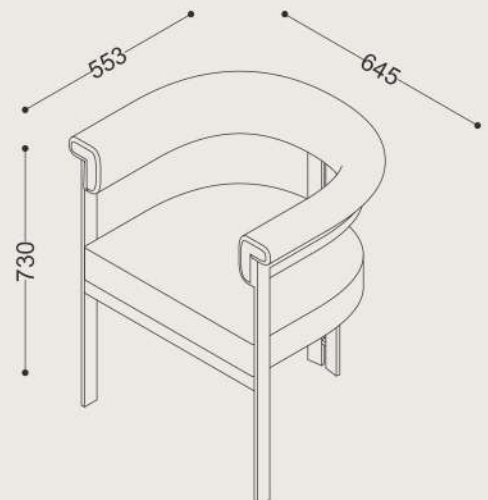

Seat and Back:

Upholstery

For access to 3D models please contact us