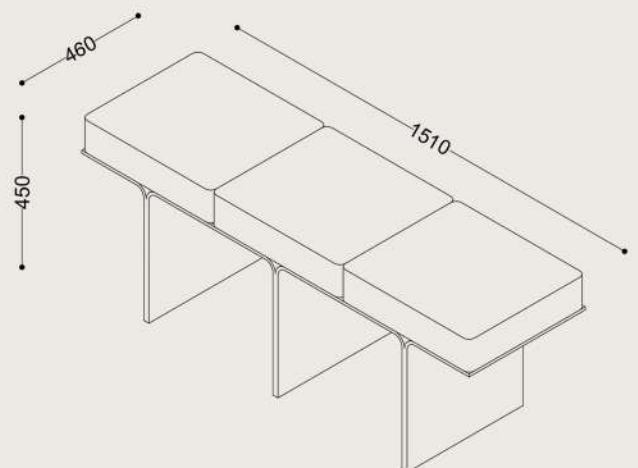

Top:

Upholstery

For access to 3D models please contact us